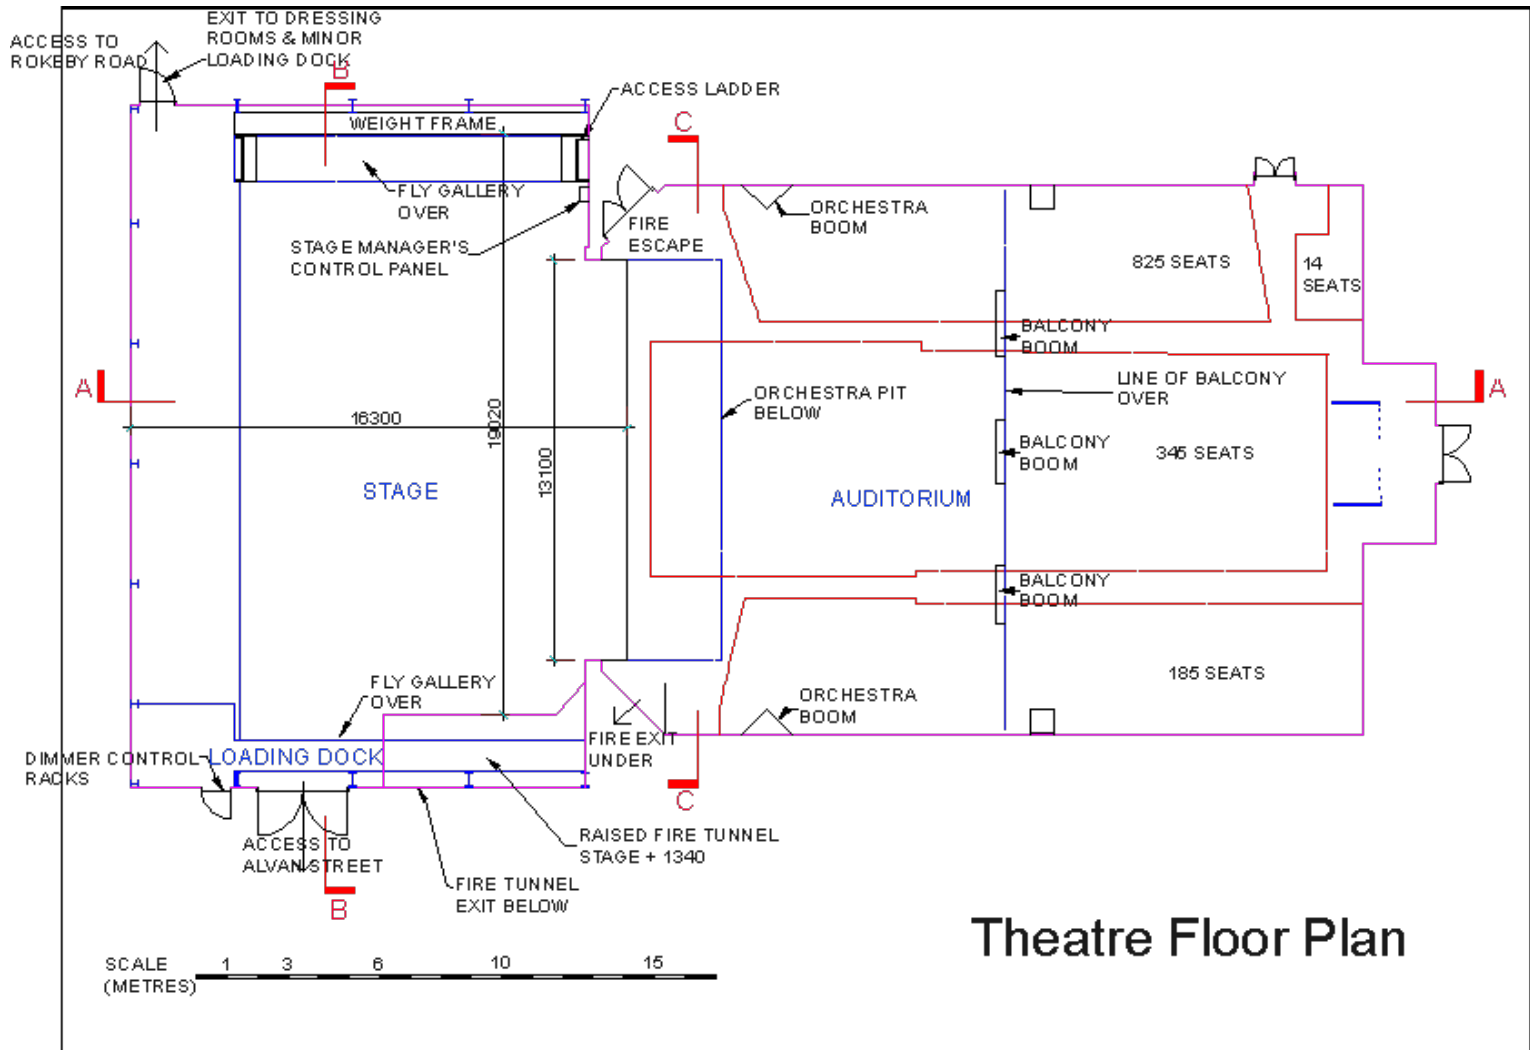

SCALE (METRES) 1 3 6 10 15

Theatre Cross-Section

SCALE (METRES) 1 3 6 10 15

Theatre Auditorium Cross-Section

SCALE (METRES) 1 3 6 10 15

Theatre Balcony Plan