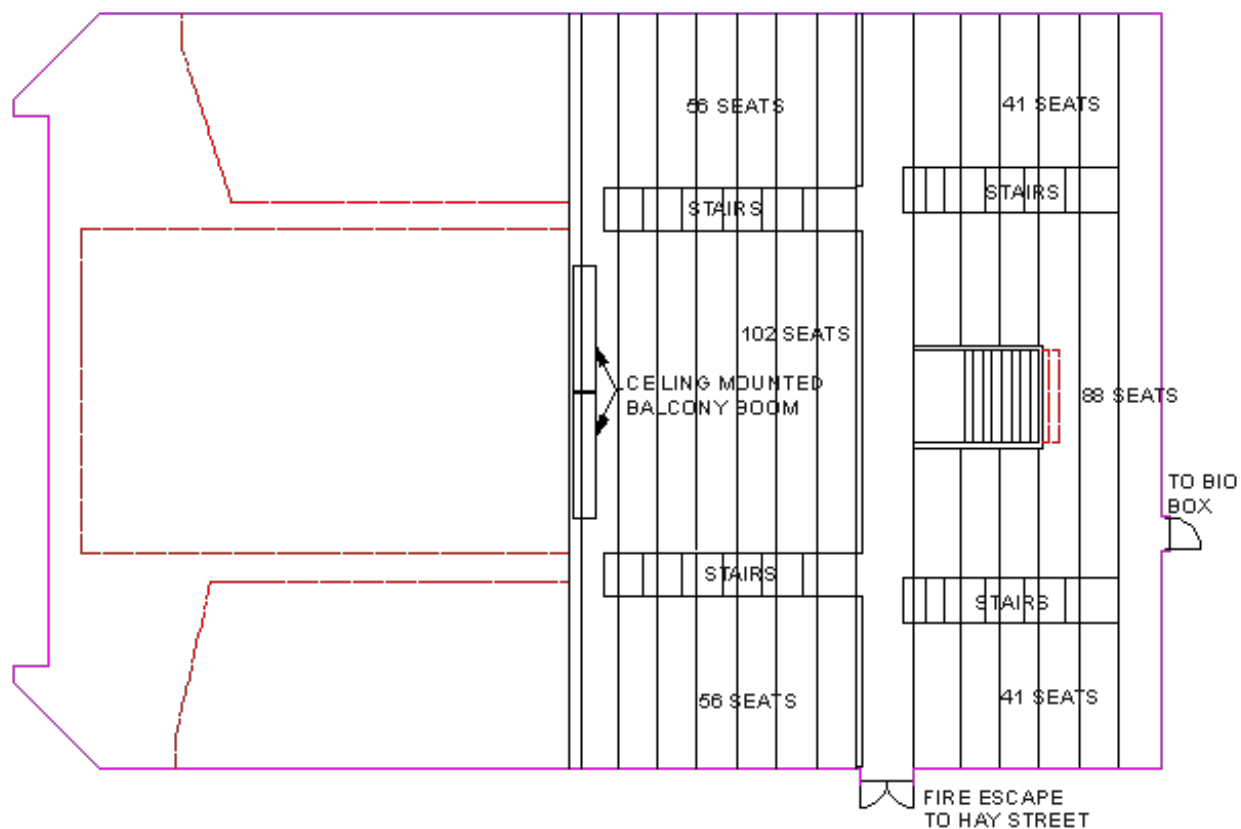

SCALE (METRES) 1 3 6 10 15

Theatre Cross-Section

SCALE (METRES) 1 3 6 10 15

Theatre Auditorium Cross-Section

SCALE (METRES) 1 3 6 10 15

Theatre Balcony Plan