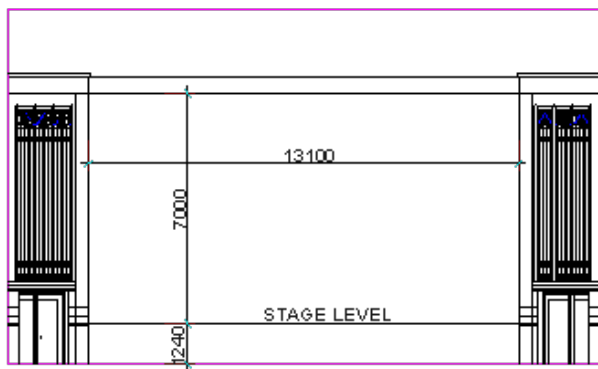

SCALE (METRES) 1 3 6 10 15

Theatre Cross-Section

SCALE (METRES) 1 3 6 10 15

Theatre Auditorium Cross-Section

SCALE (METRES) 1 3 6 10 15

Theatre Balcony Plan