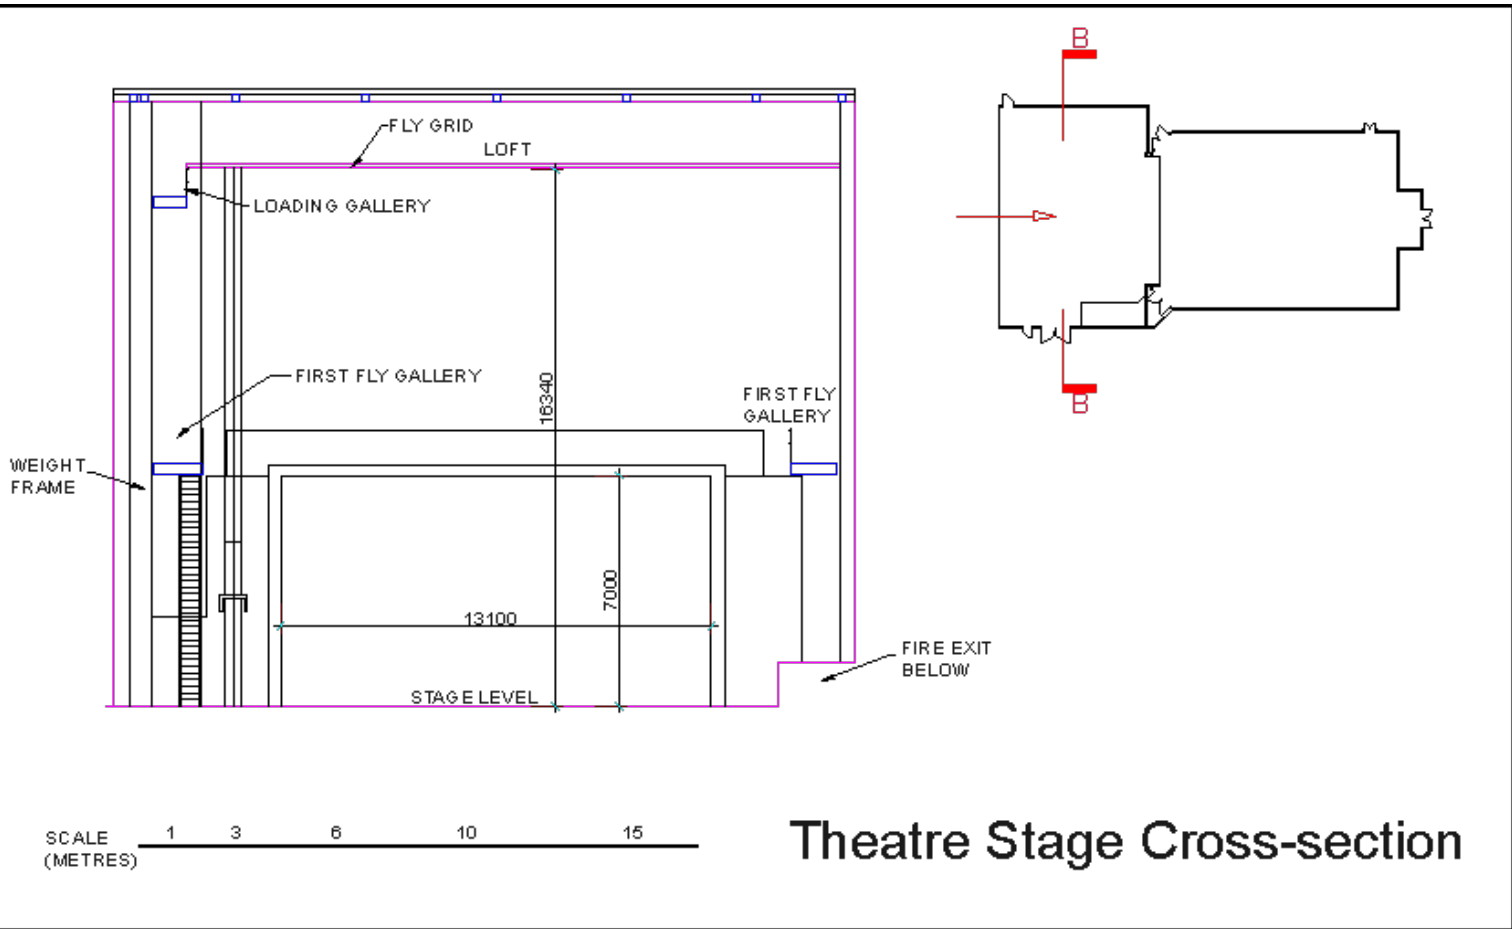

SCALE (METRES) 1 3 6 10 15

Theatre Cross-Section

SCALE (METRES) 1 3 6 10 15

Theatre Auditorium Cross-Section

SCALE (METRES) 1 3 6 10 15

Theatre Balcony Plan