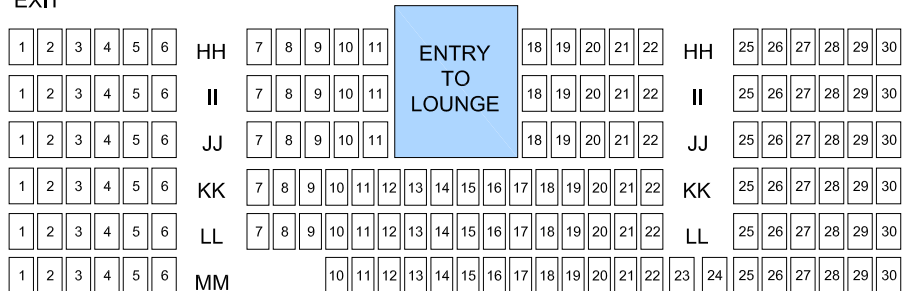

FIRE EXIT

STAGE

FIRE EXIT

STALLS

FIRE EXIT

LOUNGE IS ON FIRST FLOOR BEGINNING ABOVE ROW M IN STALLS