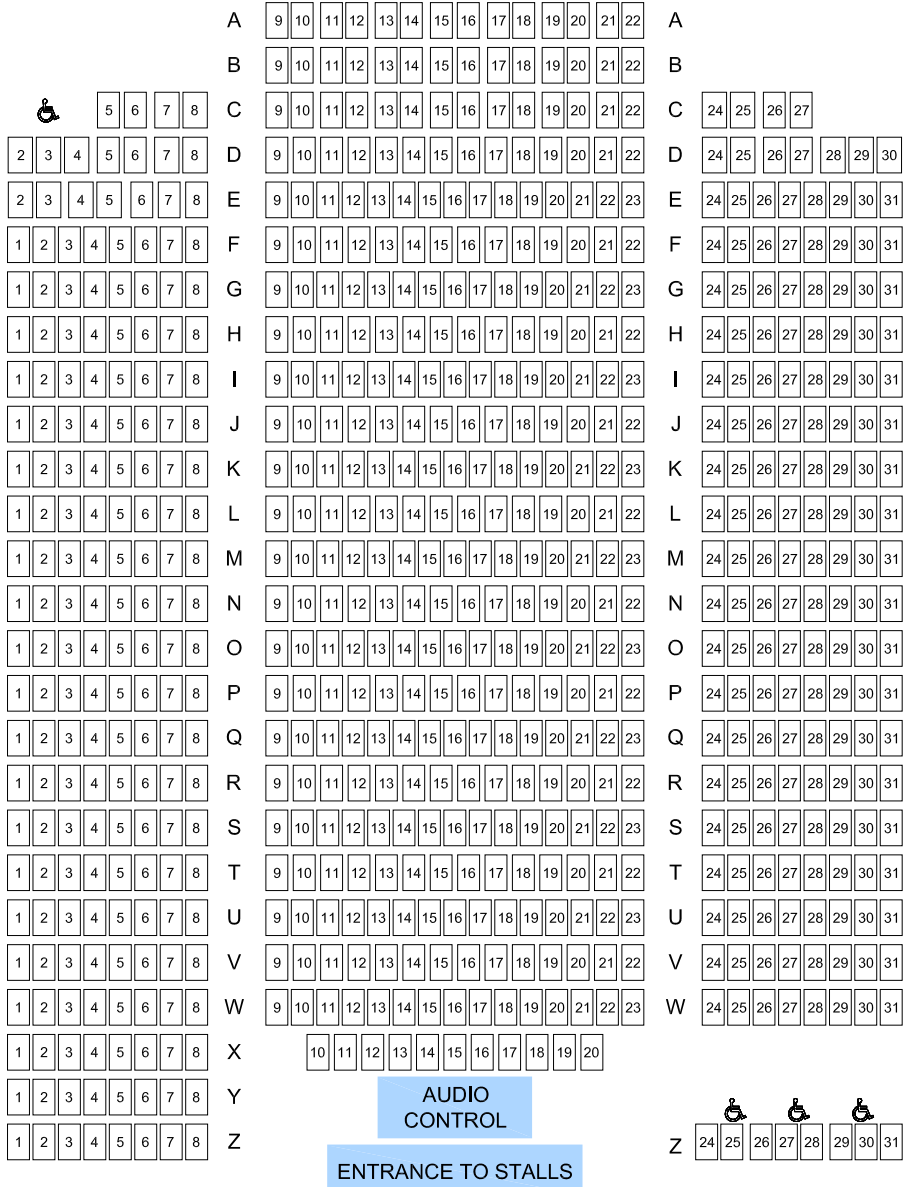

FIRE EXIT

STAGE

FIRE EXIT

STALLS

FIRE EXIT

LOUNGE IS ON FIRST FLOOR BEGINNING ABOVE ROW M IN STALLS