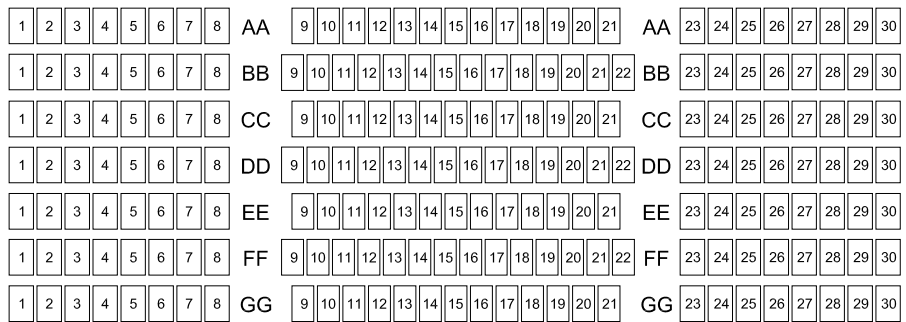

FIRE EXIT

STAGE

FIRE EXIT

STALLS

FIRE EXIT

LOUNGE IS ON FIRST FLOOR BEGINNING ABOVE ROW M IN STALLS